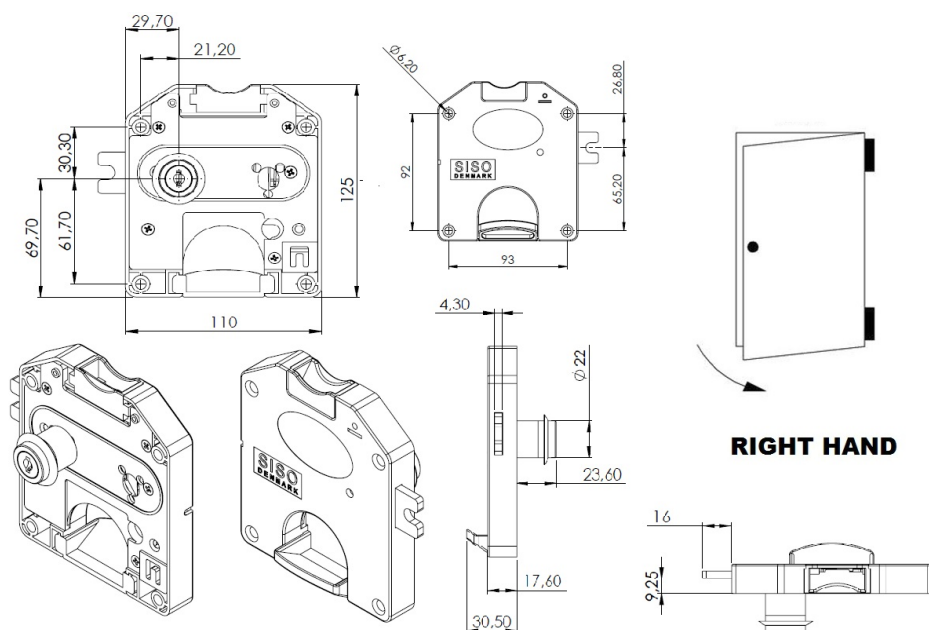

PRODUCT SHEET

Description:

Coin Lock F/1 Euro,W/MIC System #01,CPL, RH,Snake SISO Metal Keys, Black Plastic Body, Coin Entrance & Exit All Blue, Plastic, W/SISO Logo on Lock Body, w/Chrome Plated Rosette,, Included 1 Master Key + MIC Key Pr. Inner Box

Item number:

14.60.249-1

Units	Box	Carton	HS Code	Barcode
Pcs.	6	48	8301300000	
				5704866051811

SISO A/S

Mileparken 11
DK-2740 Skovlunde
Denmark
VAT: DK 24786013

Phone +45 45 830 900

www.siso.dk
siso@siso.dk